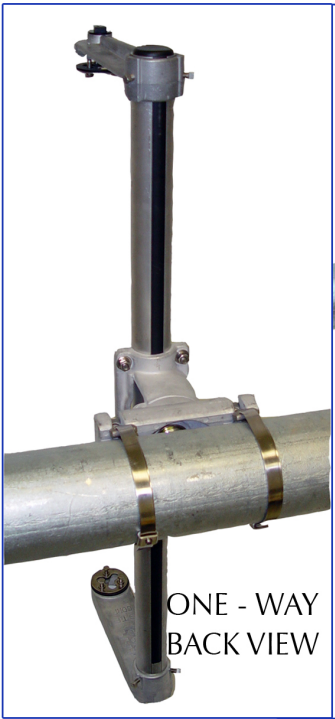

SPECIFICATIONS

MAST ARM MOUNTS - BAND TYPE

ONE - WAY
BACK VIEW

TWO - WAY

5 SECTION
CLUSTER

MAST ARM
CLAMP

RM-AK-2TS

ARM KITS