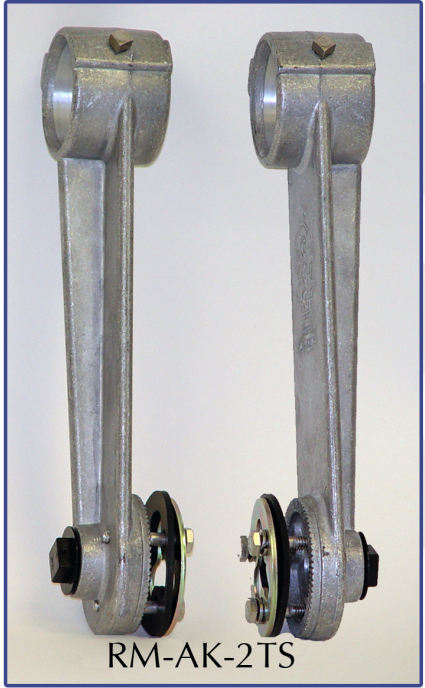

SPECIFICATIONS

MAST ARM MOUNTS - BAND TYPE

ONE - WAY
BACK VIEW

TWO - WAY

5 SECTION
CLUSTER

MAST ARM
CLAMP

RM-AK-2TS

ARM KITS

RM-AK-9-U/L-SS

General Traffic Equipment

www.generaltrafficequip.com