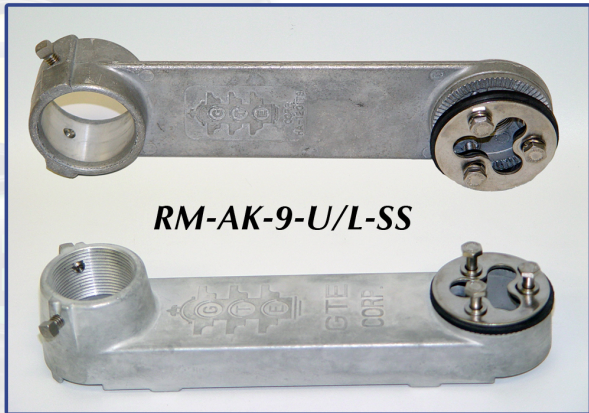

SPECIFICATIONS

MAST ARM MOUNTS - BAND TYPE

ONE - WAY
BACK VIEW

TWO - WAY

5 SECTION
CLUSTER

MAST ARM
CLAMP

RM-AK-2TS

ARM KITS