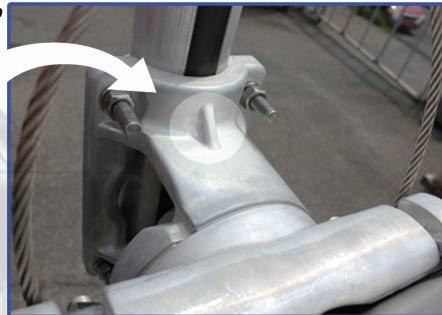

## MAST ARM MOUNTS - CABLE TYPE

*Strengthening Support Ribs added to ensure the elimination of "Cracking" the casting due to overtightening*