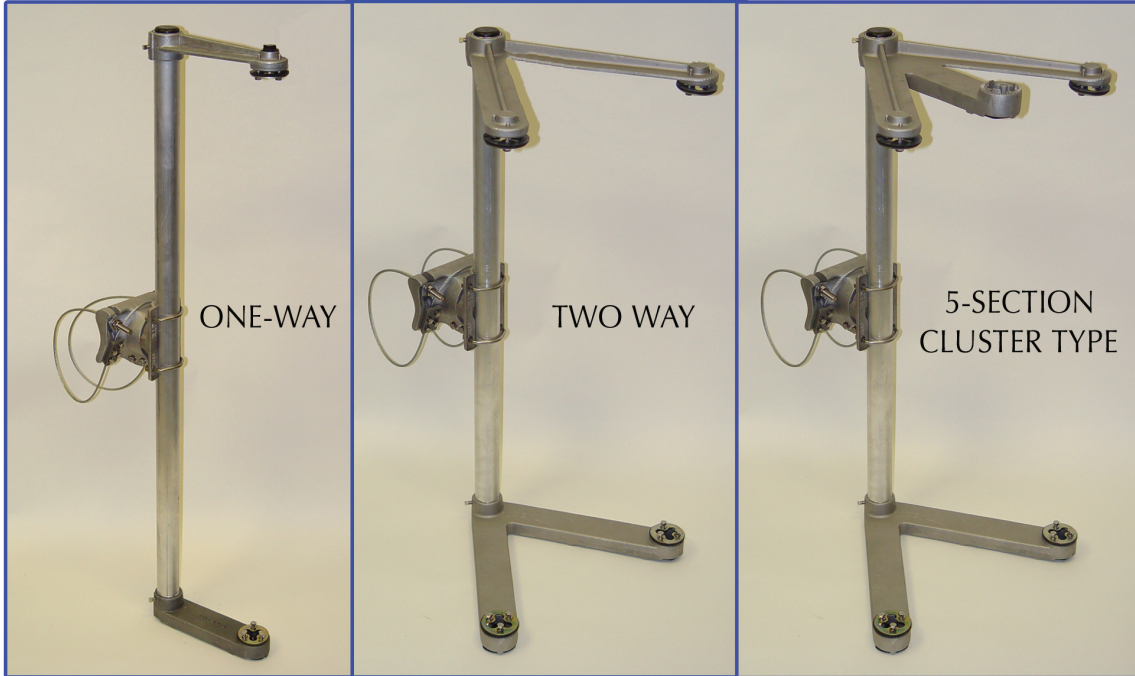

## MAST ARM MOUNTS - CABLE TYPE

*Strengthening Support Ribs added to ensure the elimination of "Cracking" the casting due to overtightening*