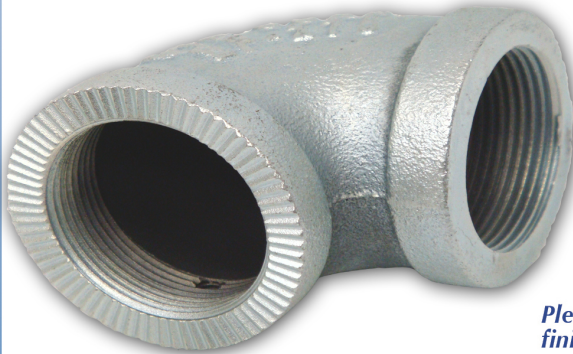

Iron Serrated Elbow

EF - 275 Series

NEW!

CAST DUCTILE IRON DURABILITY

- Gentle 90° Sweep Path - Wire Pull is Easy!!!
- Economical, Low Cost - Save \$\$!!
- Sharp, machined serrated teeth.
- Tough, strong 65-45-12 Ductile Iron.
- Dual Setscrew bosses.
- Zinc Electro-plated
- Powder-Coated Finishes Available

Sharp, machined serrations!!!

Please specify powder-coated finish when ordering.

General Traffic's precision cast iron serrated elbows are the clear choice for unsurpassed quality. Gentle 90° sweep of the elbow allows wiring and cables to be run through without snagging or dead stops. The threads are computer (CNC) machined and gauged for tolerance - assuring an exceptional fit.