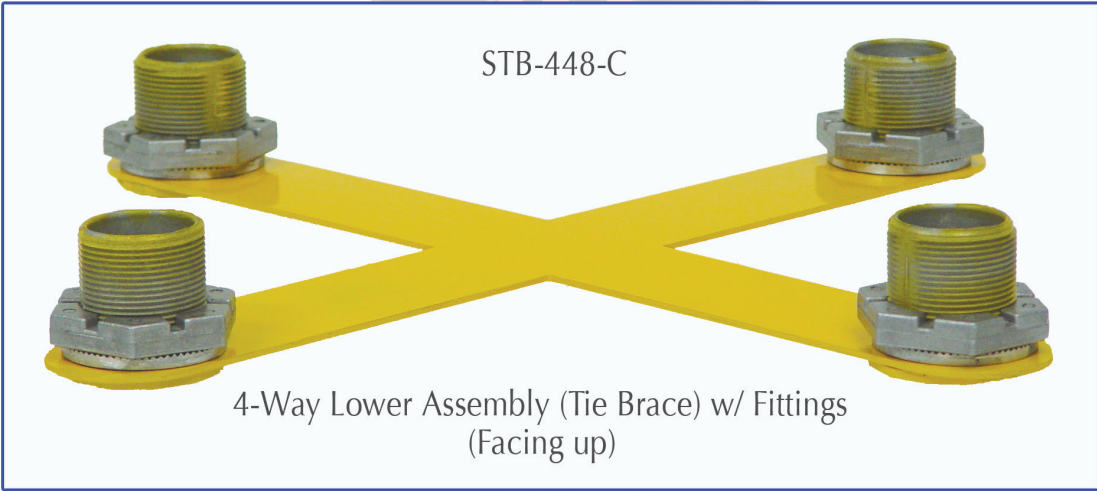

SPECIFICATIONS

Please specify powder-coated finish when ordering.

14.00" C/C Series

MODEL	DESCRIPTION
2W-14-2525	2-Way, Upper & Lower Assembly, 14" C/C, Elbow Fittings
2W-14-2626	2-Way, Upper & Lower Assembly, 14" C/C, Tee Fittings
2W-14-2727	2-Way, Upper & Lower Assembly, 14" C/C, Cross Fittings
3W-14-3535	3-Way, Upper & Lower Assembly, 14" C/C, Elbow Fittings
3W-14-3636	3-Way, Upper & Lower Assembly, 14" C/C, Tee Fittings
3W-14-3737	3-Way, Upper & Lower Assembly, 14" C/C, Cross Fittings
4W-14-4545	4-Way, Upper & Lower Assembly, 14" C/C, Elbow Fittings
4W-14-4646	4-Way, Upper & Lower Assembly, 14" C/C, Tee Fittings
4W-14-4747	4-Way, Upper & Lower Assembly, 14" C/C, Cross Fittings