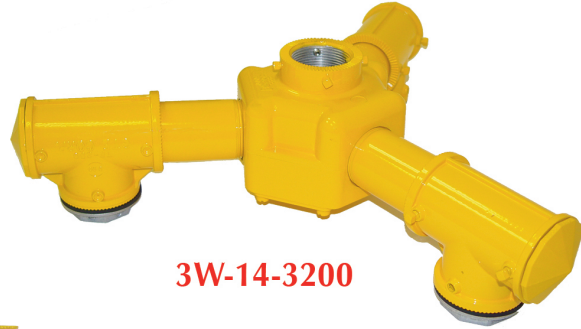

Span Wire "Spider" Brackets 2, 3 & 4 Way Aluminum

4W-14-4200

3W-14-3200

2W-14-2200

MODEL	DESCRIPTION
2W-14-2100	2 Way, Upper & Lower Assembly, 14"C/C, Elbow Fittings
2W-14-2200	2 Way, Upper & Lower Assembly, 14"C/C, Tee Fittings
2W-14-2300	2 Way, Upper & Lower Assembly, 14"C/C, Cross Fittings
3W-14-3100	3 Way, Upper & Lower Assembly, 14"C/C, Elbow Fittings
3W-14-3200	3 Way, Upper & Lower Assembly, 14"C/C, Tee Fittings
3W-14-3300	3 Way, Upper & Lower Assembly, 14"C/C, Cross Fittings
4W-14-4100	4 Way, Upper & Lower Assembly, 14"C/C, Elbow Fittings
4W-14-4200	4 Way, Upper & Lower Assembly, 14"C/C, Tee Fittings
4W-14-4300	4 Way, Upper & Lower Assembly, 14"C/C, Tee Fittings

**General
Traffic
Equipment
Corporation**

259 Broadway, Newburgh, NY 12550

(845) 569-9000

TOLL FREE:

(800) 222-2828

FAX:

(845) 569-1800

EMAIL: