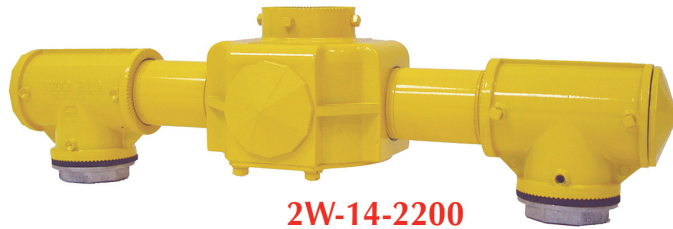

Span Wire "Spider" Brackets 2, 3 & 4 Way Aluminum

4W-14-4200

3W-14-3200

2W-14-2200

MODEL	DESCRIPTION
2W-14-2100	2 Way, Upper & Lower Assembly, 14"C/C, Elbow Fittings
2W-14-2200	2 Way, Upper & Lower Assembly, 14"C/C, Tee Fittings
2W-14-2300	2 Way, Upper & Lower Assembly, 14"C/C, Cross Fittings
3W-14-3100	3 Way, Upper & Lower Assembly, 14"C/C, Elbow Fittings
3W-14-3200	3 Way, Upper & Lower Assembly, 14"C/C, Tee Fittings
3W-14-3300	3 Way, Upper & Lower Assembly, 14"C/C, Cross Fittings
4W-14-4100	4 Way, Upper & Lower Assembly, 14"C/C, Elbow Fittings
4W-14-4200	4 Way, Upper & Lower Assembly, 14"C/C, Tee Fittings
4W-14-4300	4 Way, Upper & Lower Assembly, 14"C/C, Tee Fittings