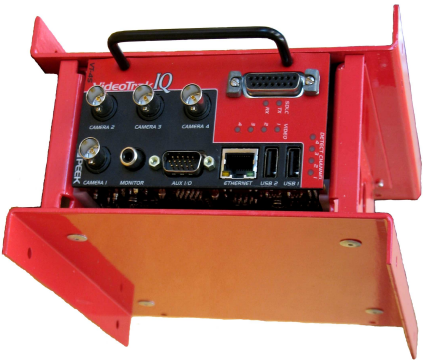

## Peek Video Detection Racks

*(4) Camera VideoTrak-IQ Card, in a single slot Rack with plug power pack*

*MPS4 Power Card and (2) Camera VideoTrak-IQ Card in a 2 slot VideoTrak-IQ Rack*

*MPS4 Power Card, (4) Camera Card, and (2) Camera Card in a 3 slot VideoTrak-IQ Rack*

### Overview

Peek Traffic's shelf mounted Detector racks are a new and innovative option to detector card installation. The Peek Video Detector Racks can help reduce cabinet clutter by allowing most connections to be made through the backplane of the rack while taking up the space of a single detector card.

With three rack options available, any one of these racks can eliminate an entire shelf of loop detectors. New installations allow for detector rack free cabinet designs, while upgrading shelf mount loop detector cabinets to video detection is simplified.